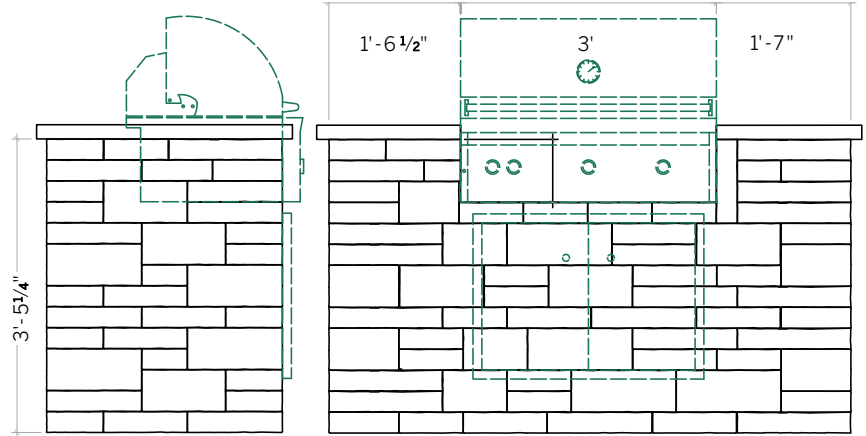

WARNING:

When installing the built-in grill, refer to the manufacturer's instruction guide for all specifications and requirements for natural gas or propane tank location, installation and ventilation.